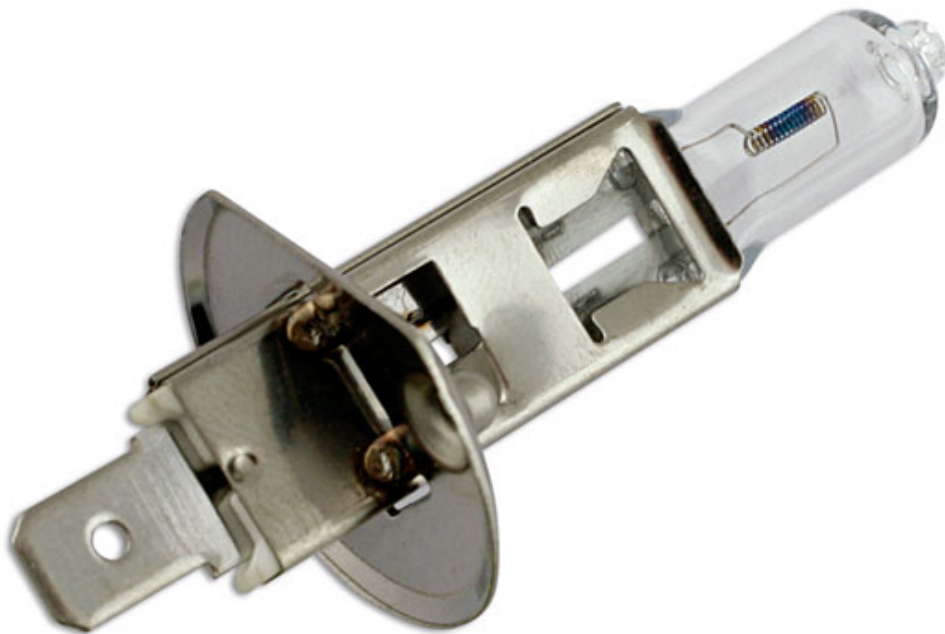

Lucas Headlight Bulb H1 24V 100W OE491 1pc

The Lucas automotive bulb range consists of over 600 references covering cars, light and heavy duty commercial vehicles and motorcycles. With over 99 % vehicle parc coverage and an unrivaled reputation for quality, the Lucas automotive bulb offering is the obvious choice for both aftermarket and original equipment dealers throughout the world. Lucas automotive bulbs are instantly recognisable as a brand you can trust, with a heritage dating back to the earliest vehicles on the UK roads. The range has been continually developed over the years to remain at the forefront of technology whilst maintaining a broad coverage across classic cars.

Additional Information

- Headlight Bulb H1 Cap
- ANSI Code - 491
- 24v / 100 watt
- P14.5s Style
- 1pc

<http://product/30590>